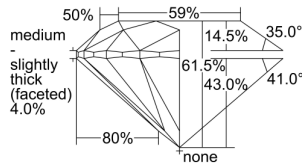

GIA®

FACSIMILE

GIA REPORT

1497829256

Verify this report at GIA.edu

GIA NATURAL DIAMOND DOSSIER®

July 09, 2024
GIA Report Number **1497829256**
Shape and Cutting Style ..... **Round Brilliant**
Measurements ..... **5.24 - 5.27 x 3.23 mm**

GRADING RESULTS

Carat Weight ..... **0.55 carat**
Color Grade ..... **K**
Clarity Grade **VVS2**
Cut Grade ..... **Excellent**

ADDITIONAL GRADING INFORMATION

Polish ..... **Excellent**
Symmetry ..... **Excellent**
Fluorescence ..... **Faint**
Clarity Characteristics..... **Needle, Pinpoint, Cloud**
Inscription(s): **GIA 1497829256**

PROPORTIONS

Profile to actual proportions

GRADING SCALES

GIA COLOR SCALE

COLORED	D
	E
	F
	G
	H
	I
	J
	K
	L
	M
	N
	O
	P
	Q
	R
	S
	T
	U
	V
	W
	X
	Y
	Z

GIA CLARITY SCALE

VERY VERY SLIGHTLY INCLUDED	FLAWLESS
	INTERNALLY FLAWLESS
VERY SLIGHTLY INCLUDED	VVS₁
	VVS₂
SLIGHTLY INCLUDED	VS₁
	VS₂
INCLUDED	SI₁
	SI₂
	I₁
	I₂
	I₃

GIA CUT SCALE

EXCELLENT
VERY GOOD
GOOD
FAIR
POOR