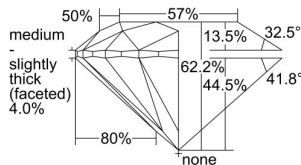

GIA®

FACSIMILE

GIA REPORT 1497839420

Verify this report at GIA.edu

GIA NATURAL DIAMOND DOSSIER®

July 04, 2024
GIA Report Number **1497839420**
Shape and Cutting Style ..... **Round Brilliant**
Measurements ..... **5.09 - 5.11 x 3.17 mm**

GRADING RESULTS

Carat Weight ..... **0.50 carat**
Color Grade ..... **F**
Clarity Grade **S12**
Cut Grade ..... **Excellent**

ADDITIONAL GRADING INFORMATION

Polish ..... **Excellent**
Symmetry ..... **Excellent**
Fluorescence ..... **None**
Clarity Characteristics..... **Crystal, Cloud, Feather**
Inscription(s): **GIA 1497839420**

PROPORTIONS

Profile to actual proportions

GRADING SCALES

GIA COLOR SCALE	GIA CLARITY SCALE	GIA CUT SCALE	
D	FLAWLESS	EXCELLENT	
E	INTERNALLY FLAWLESS		
F		VVS₁	VERY GOOD
G	VVS₂		
H	VS₁	GOOD	
I	VS₂		
J	S1₁	FAIR	
K	S1₂		
L	I₁	POOR	
M	I₂		
N	I₃		
O			
P			
Q			
R			
S			
T			
U			
V			
W			
X			
Y			
Z