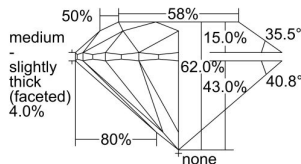

GIA®

FACSIMILE

GIA REPORT 1497840122

Verify this report at GIA.edu

GIA NATURAL DIAMOND DOSSIER®

July 09, 2024
GIA Report Number **1497840122**
Shape and Cutting Style ..... **Round Brilliant**
Measurements ..... **4.27 - 4.32 x 2.67 mm**

GRADING RESULTS

Carat Weight ..... **0.30 carat**
Color Grade ..... **F**
Clarity Grade **VS2**
Cut Grade ..... **Excellent**

ADDITIONAL GRADING INFORMATION

Polish ..... **Excellent**
Symmetry ..... **Excellent**
Fluorescence ..... **None**
Clarity Characteristics ..... **Feather**
Inscription(s): **GIA 1497840122**

PROPORTIONS

Profile to actual proportions

GRADING SCALES

GIA COLOR SCALE	GIA CLARITY SCALE	GIA CUT SCALE	
D	FLAWLESS	EXCELLENT	
E	INTERNALLY FLAWLESS		
F		VVS₁	VERY GOOD
G	VVS₂		
H	VS₁	GOOD	
I	VS₂		
J	SI₁	FAIR	
K	SI₂		
L	I₁	POOR	
M	I₂		
N	I₃		
O			
P			
Q			
R			
S			
T			
U			
V			
W			
X			
Y			
Z