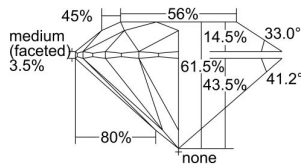

GIA®

FACSIMILE

GIA REPORT 1497841075

Verify this report at GIA.edu

GIA NATURAL DIAMOND DOSSIER®

July 09, 2024
GIA Report Number **1497841075**
Shape and Cutting Style ..... **Round Brilliant**
Measurements ..... **5.74 - 5.77 x 3.54 mm**

GRADING RESULTS

Carat Weight ..... **0.70 carat**
Color Grade ..... **J**
Clarity Grade **S11**
Cut Grade ..... **Excellent**

ADDITIONAL GRADING INFORMATION

Polish ..... **Excellent**
Symmetry ..... **Excellent**
Fluorescence ..... **None**
Clarity Characteristics ..... **Feather**
Inscription(s): **GIA 1497841075**

PROPORTIONS

Profile to actual proportions

GRADING SCALES

GIA
COLOR
SCALE

COLORESS	D
	E
	F
	G
	H
	I
	J
	K
	L
	M
	N
	O
	P
	R
	S
	T
	U
	V
	W
	X
	Y
	Z

GIA
CLARITY
SCALE

	FLAWLESS
	INTERNALLY FLAWLESS
VERY VERY SLIGHTLY INCLUDED	VVS₁
	VVS₂
VERY SLIGHTLY INCLUDED	VS₁
	VS₂
SLIGHTLY INCLUDED	S1₁
	S1₂
	I₁
	I₂
	I₃

GIA
CUT
SCALE

	EXCELLENT
	VERY GOOD
	GOOD
	FAIR
	POOR