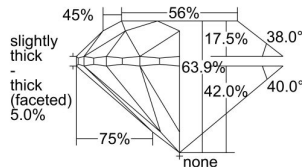

GIA®

FACSIMILE

GIA REPORT 1497848057

Verify this report at GIA.edu

GIA NATURAL DIAMOND DOSSIER®

July 10, 2024
GIA Report Number **1497848057**
Shape and Cutting Style ..... **Round Brilliant**
Measurements ..... **4.19 - 4.22 x 2.69 mm**

GRADING RESULTS

Carat Weight ..... **0.30 carat**
Color Grade ..... **D**
Clarity Grade **VS1**
Cut Grade ..... **Very Good**

ADDITIONAL GRADING INFORMATION

Polish ..... **Excellent**
Symmetry ..... **Excellent**
Fluorescence ..... **Medium Blue**
Clarity Characteristics..... **Crystal, Pinpoint**
Inscription(s): **GIA 1497848057**

PROPORTIONS

Profile to actual proportions

GRADING SCALES

GIA COLOR SCALE

COLORLESS	D
	E
	F
	G
	H
	I
	J
NEAR COLORLESS	K
	L
Faint	M
	N
	O
	P
	Q
Very Light	R
	S
	T
	U
	V
	W
	X
	Y
Light	Z

GIA CLARITY SCALE

FLAWLESS	VERY VERY SLIGHTLY INCLUDED	VS₁	VS₂	VS₁	SI₁	SI₂	I₁	I₂	I₃			
										VERY SLIGHTLY INCLUDED	SLIGHTLY INCLUDED	INCLUDED

GIA CUT SCALE

EXCELLENT
VERY GOOD
GOOD
FAIR
POOR