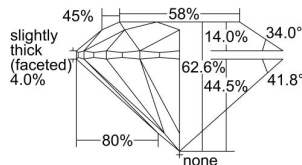

GIA®

FACSIMILE

GIA REPORT 1497848238

Verify this report at GIA.edu

GIA NATURAL DIAMOND DOSSIER®

July 10, 2024
GIA Report Number **1497848238**
Shape and Cutting Style ..... **Round Brilliant**
Measurements ..... **4.29 - 4.30 x 2.69 mm**

GRADING RESULTS

Carat Weight ..... **0.30 carat**
Color Grade ..... **D**
Clarity Grade **VS2**
Cut Grade ..... **Excellent**

ADDITIONAL GRADING INFORMATION

Polish ..... **Excellent**
Symmetry ..... **Excellent**
Fluorescence ..... **None**
Clarity Characteristics ..... **Crystal**
Inscription(s): **GIA 1497848238**

PROPORTIONS

Profile to actual proportions

GRADING SCALES

GIA COLOR SCALE

COLOURESS	D
	E
	F
	G
	H
	I
	J
NEAR COLOURESS	K
	L
FAIN	M
	N
	O
	P
	Q
VERY LIGHT	R
	S
	T
	U
	V
	W
	X
	Y
LIGHT	Z

GIA CLARITY SCALE

FLAWLESS	INTERNAL FLAWLESS	
		FLAWLESS
VERY VERY SLIGHTLY INCLUDED	VVS₁	
	VVS₂	
VERY SLIGHTLY INCLUDED	VS₁	
	VS₂	
SLIGHTLY INCLUDED	SI₁	
	SI₂	
INCLUDED	I₁	
	I₂	
	I₃	

GIA CUT SCALE

EXCELLENT
VERY GOOD
GOOD
FAIR
POOR