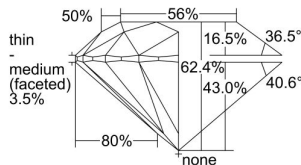

GIA®

FACSIMILE

GIA REPORT 1497849245

Verify this report at GIA.edu

GIA NATURAL DIAMOND DOSSIER®

July 05, 2024
GIA Report Number **1497849245**
Shape and Cutting Style ..... **Round Brilliant**
Measurements ..... **5.25 - 5.28 x 3.29 mm**

GRADING RESULTS

Carat Weight ..... **0.56 carat**
Color Grade ..... **F**
Clarity Grade **VS2**
Cut Grade ..... **Excellent**

ADDITIONAL GRADING INFORMATION

Polish ..... **Excellent**
Symmetry ..... **Excellent**
Fluorescence ..... **None**
Clarity Characteristics..... **Crystal, Cloud, Feather**
Inscription(s): **GIA 1497849245**

PROPORTIONS

Profile to actual proportions

GRADING SCALES

GIA COLOR SCALE	GIA CLARITY SCALE	GIA CUT SCALE
COLOURLESS	FLAWLESS	EXCELLENT
D	FLAWLESS	
E	INTERNALLY FLAWLESS	VERY GOOD
F	VVS₁	
G	VVS₂	
H	VS₁	
I	VS₂	GOOD
J	SI₁	
K	SI₂	FAIR
L	I₁	
M	I₂	
N	I₃	POOR
O		
P		
VERY LIGHT		
Q		
R		
S		
T		
U		
V		
W		
X		
Y		
Z