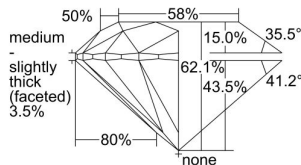

GIA®

FACSIMILE

GIA REPORT 1497849638

Verify this report at GIA.edu

GIA NATURAL DIAMOND DOSSIER®

July 09, 2024
GIA Report Number **1497849638**
Shape and Cutting Style ..... **Round Brilliant**
Measurements ..... **4.33 - 4.35 x 2.70 mm**

GRADING RESULTS

Carat Weight ..... **0.31 carat**
Color Grade ..... **I**
Clarity Grade **VS1**
Cut Grade ..... **Excellent**

ADDITIONAL GRADING INFORMATION

Polish ..... **Excellent**
Symmetry ..... **Excellent**
Fluorescence ..... **None**
Clarity Characteristics..... **Feather, Cloud**
Inscription(s): **GIA 1497849638**

PROPORTIONS

Profile to actual proportions

GRADING SCALES

GIA COLOR SCALE	GIA CLARITY SCALE	GIA CUT SCALE	
D	FLAWLESS	EXCELLENT	
E	INTERNALLY FLAWLESS		
F		VVS₁	VERY GOOD
G	VVS₂		
H	VS₁	GOOD	
I	VS₂		
J	SI₁	FAIR	
K	SI₂		
L	I₁	POOR	
M	I₂		
N	I₃		
O			
P			
Q			
R			
S			
T			
U			
V			
W			
X			
Y			
Z