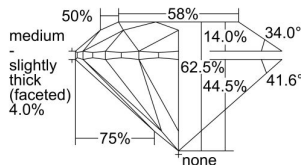

GIA®

FACSIMILE

GIA REPORT 1497852922

Verify this report at GIA.edu

GIA NATURAL DIAMOND DOSSIER®

July 10, 2024
GIA Report Number 1497852922
Shape and Cutting Style ..... Round Brilliant
Measurements ..... 4.88 - 4.91 x 3.06 mm

GRADING RESULTS

Carat Weight ..... 0.45 carat
Color Grade ..... H
Clarity Grade VS2
Cut Grade ..... Excellent

ADDITIONAL GRADING INFORMATION

Polish ..... Excellent
Symmetry ..... Excellent
Fluorescence ..... None
Clarity Characteristics..... Cloud, Crystal, Feather
Inscription(s): GIA 1497852922

PROPORTIONS

Profile to actual proportions

GRADING SCALES

GIA COLOR SCALE	GIA CLARITY SCALE	GIA CUT SCALE	
D	FLAWLESS	EXCELLENT	
E	INTERNALLY FLAWLESS		
F		VVS₁	VERY GOOD
G	VVS₂		
H	VS₁	GOOD	
I	VS₂		
J	SI₁	FAIR	
K	SI₂		
L	I₁	POOR	
M	I₂		
N	I₃		
O			
P			
Q			
R			
S			
T			
U			
V			
W			
X			
Y			
Z