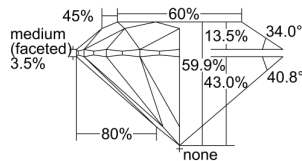

GIA®

FACSIMILE

GIA REPORT

1497854142

Verify this report at GIA.edu

GIA NATURAL DIAMOND DOSSIER®

July 11, 2024
GIA Report Number 1497854142
Shape and Cutting Style ..... Round Brilliant
Measurements ..... 4.35 - 4.37 x 2.61 mm

GRADING RESULTS

Carat Weight ..... 0.30 carat
Color Grade ..... G
Clarity Grade VS1
Cut Grade ..... Excellent

ADDITIONAL GRADING INFORMATION

Polish ..... Excellent
Symmetry ..... Excellent
Fluorescence ..... Faint
Clarity Characteristics..... Feather, Needle, Pinpoint
Inscription(s): GIA 1497854142

PROPORTIONS

Profile to actual proportions

GRADING SCALES

GIA COLOR SCALE	GIA CLARITY SCALE	GIA CUT SCALE	
D	FLAWLESS	EXCELLENT	
E	INTERNALLY FLAWLESS		
F		VVS₁	VERY GOOD
G	VVS₂		
H	VS₁	GOOD	
I	VS₂		
J	SI₁	FAIR	
K	SI₂		
L	I₁	POOR	
M	I₂		
N	I₃		
O			
P			
Q			
R			
S			
T			
U			
V			
W			
X			
Y			
Z