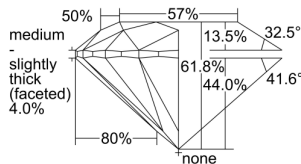

GIA®

FACSIMILE

GIA REPORT 1497857346

Verify this report at GIA.edu

GIA NATURAL DIAMOND DOSSIER®

July 19, 2024
GIA Report Number 1497857346
Shape and Cutting Style ..... Round Brilliant
Measurements ..... 5.98 - 6.02 x 3.71 mm

GRADING RESULTS

Carat Weight ..... 0.81 carat
Color Grade ..... F
Clarity Grade S11
Cut Grade ..... Excellent

ADDITIONAL GRADING INFORMATION

Polish ..... Excellent
Symmetry ..... Excellent
Fluorescence ..... None
Clarity Characteristics ..... Feather, Cloud
Inscription(s): GIA 1497857346

PROPORTIONS

Profile to actual proportions

GRADING SCALES

GIA COLOR SCALE	GIA CLARITY SCALE	GIA CUT SCALE	
D	FLAWLESS	EXCELLENT	
E	INTERNALLY FLAWLESS		
F		VVS₁	VERY GOOD
G	VVS₂		
H	VS₁	GOOD	
I	VS₂		
J	S1₁	FAIR	
K	S1₂		
L	I₁	POOR	
M	I₂		
N	I₃		
O			
P			
Q			
R			
S			
T			
U			
V			
W			
X			
Y			
Z