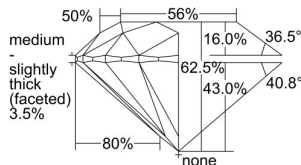

GIA®

FACSIMILE

GIA REPORT 1497857836

Verify this report at GIA.edu

GIA NATURAL DIAMOND DOSSIER®

July 08, 2024
GIA Report Number 1497857836
Shape and Cutting Style ..... Round Brilliant
Measurements ..... 4.62 - 4.64 x 2.90 mm

GRADING RESULTS

Carat Weight ..... 0.38 carat
Color Grade ..... E
Clarity Grade S11
Cut Grade ..... Excellent

ADDITIONAL GRADING INFORMATION

Polish ..... Excellent
Symmetry ..... Excellent
Fluorescence ..... None
Clarity Characteristics ..... Cloud
Inscription(s): GIA 1497857836

PROPORTIONS

Profile to actual proportions

GRADING SCALES

GIA COLOR SCALE

COLORLESS	D
	E
	F
	G
	H
	I
	J
NEAR COLORLESS	K
	L
Faint	M
	N
	O
	P
	Q
	R
	S
	T
	U
	V
	W
	X
	Y
Light	Z

GIA CLARITY SCALE

FLAWLESS	VERY VERY SLIGHTLY INCLUDED	VVS₁	VVS₂	VERY SLIGHTLY INCLUDED	VS₁	VS₂	SLIGHTLY INCLUDED	SI₁	SI₂	I₁	I₂	I₃	
													INTERNALLY FLAWLESS

GIA CUT SCALE

EXCELLENT
VERY GOOD
GOOD
FAIR
POOR