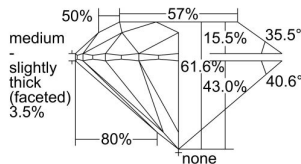

GIA®

FACSIMILE

GIA REPORT 1497870608

Verify this report at GIA.edu

GIA NATURAL DIAMOND DOSSIER®

July 09, 2024
GIA Report Number **1497870608**
Shape and Cutting Style ..... **Round Brilliant**
Measurements ..... **5.69 - 5.73 x 3.52 mm**

GRADING RESULTS

Carat Weight ..... **0.71 carat**
Color Grade ..... **H**
Clarity Grade **VVS2**
Cut Grade ..... **Excellent**

ADDITIONAL GRADING INFORMATION

Polish ..... **Excellent**
Symmetry ..... **Excellent**
Fluorescence ..... **Faint**
Clarity Characteristics..... **Cloud, Needle, Pinpoint**
Inscription(s): **GIA 1497870608**

PROPORTIONS

Profile to actual proportions

GRADING SCALES

GIA COLOR SCALE	GIA CLARITY SCALE	GIA CUT SCALE	
D	FLAWLESS	EXCELLENT	
E	INTERNALLY FLAWLESS		
F		VVS₁	VERY GOOD
G	VVS₂		
H	VS₁	GOOD	
I	VS₂		
J	SI₁	FAIR	
K	SI₂		
L	I₁	POOR	
M	I₂		
N	I₃		
O			
P			
Q			
R			
S			
T			
U			
V			
W			
X			
Y			
Z