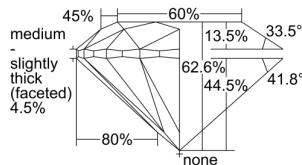

GIA®

FACSIMILE

GIA REPORT 1497898208

Verify this report at GIA.edu

GIA NATURAL DIAMOND DOSSIER®

July 29, 2024
GIA Report Number **1497898208**
Shape and Cutting Style ..... **Round Brilliant**
Measurements ..... **5.64 - 5.68 x 3.54 mm**

GRADING RESULTS

Carat Weight ..... **0.70 carat**
Color Grade ..... **G**
Clarity Grade **VS2**
Cut Grade ..... **Excellent**

ADDITIONAL GRADING INFORMATION

Polish ..... **Excellent**
Symmetry ..... **Excellent**
Fluorescence ..... **None**
Clarity Characteristics..... **Cloud, Crystal**
Inscription(s): **GIA 1497898208**

PROPORTIONS

Profile to actual proportions

GRADING SCALES

GIA COLOR SCALE	GIA CLARITY SCALE	GIA CUT SCALE	
D	FLAWLESS	EXCELLENT	
E	INTERNALLY FLAWLESS		
F		VVS₁	VERY GOOD
G	VVS₂		
H	VS₁	GOOD	
I	VS₂		
J	SI₁	FAIR	
K	SI₂		
L	I₁	POOR	
M	I₂		
N	I₃		
O			
P			
Q			
R			
S			
T			
U			
V			
W			
X			
Y			
Z