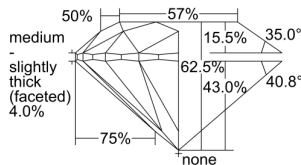

GIA®

FACSIMILE

GIA REPORT 1497904437

Verify this report at GIA.edu

GIA NATURAL DIAMOND DOSSIER®

July 12, 2024
GIA Report Number **1497904437**
Shape and Cutting Style ..... **Round Brilliant**
Measurements ..... **4.30 - 4.33 x 2.70 mm**

GRADING RESULTS

Carat Weight ..... **0.31 carat**
Color Grade ..... **G**
Clarity Grade **VS2**
Cut Grade ..... **Excellent**

ADDITIONAL GRADING INFORMATION

Polish ..... **Excellent**
Symmetry ..... **Excellent**
Fluorescence ..... **None**
Clarity Characteristics ..... **Cloud**
Inscription(s): **GIA 1497904437**

PROPORTIONS

Profile to actual proportions

GRADING SCALES

GIA COLOR SCALE	GIA CLARITY SCALE	GIA CUT SCALE	
D	FLAWLESS	EXCELLENT	
E	INTERNALLY FLAWLESS		
F		VVS₁	VERY GOOD
G	VVS₂		
H	VS₁	GOOD	
I	VS₂		
J	SI₁	FAIR	
K	SI₂		
L	I₁	POOR	
M	I₂		
N	I₃		
O			
P			
Q			
R			
S			
T			
U			
V			
W			
X			
Y			
Z