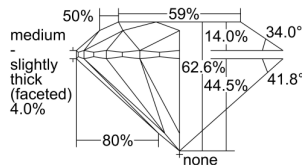

GIA®

FACSIMILE

GIA NATURAL DIAMOND DOSSIER®

July 11, 2024

GIA Report Number 1497904549

Shape and Cutting Style ..... Round Brilliant

Measurements ..... 4.61 - 4.64 x 2.89 mm

GRADING RESULTS

Carat Weight ..... 0.38 carat

Color Grade ..... E

Clarity Grade S11

Cut Grade ..... Excellent

ADDITIONAL GRADING INFORMATION

Polish ..... Excellent

Symmetry ..... Excellent

Fluorescence ..... None

Clarity Characteristics..... Cloud, Crystal, Feather

Inscription(s): GIA 1497904549

GIA REPORT 1497904549

Verify this report at GIA.edu

PROPORTIONS

Profile to actual proportions

GRADING SCALES

GIA COLOR SCALE

COLORLESS	D
	E
	F
	G
	H
	I
	J
NEAR COLORLESS	K
	L
Faint	M
	N
	O
	P
	Q
	R
	S
	T
	U
	V
	W
	X
	Y
Light	Z

GIA CLARITY SCALE

FLAWLESS	VERY VERY SLIGHTLY INCLUDED	VVS₁	VVS₂	VS₁	VS₂	S1₁	S1₂	I₁	I₂	I₃	
											INTERNAL FLAWLESS

GIA CUT SCALE

EXCELLENT
VERY GOOD
GOOD
FAIR
POOR