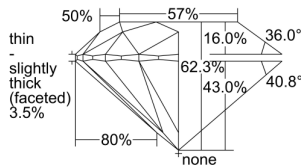

GIA®

FACSIMILE

GIA REPORT 1497909640

Verify this report at GIA.edu

GIA NATURAL DIAMOND DOSSIER®

July 15, 2024
GIA Report Number **1497909640**
Shape and Cutting Style ..... **Round Brilliant**
Measurements ..... **5.09 - 5.12 x 3.18 mm**

GRADING RESULTS

Carat Weight ..... **0.51 carat**
Color Grade ..... **H**
Clarity Grade **VVS2**
Cut Grade ..... **Excellent**

ADDITIONAL GRADING INFORMATION

Polish ..... **Excellent**
Symmetry ..... **Excellent**
Fluorescence ..... **None**
Clarity Characteristics..... **Cloud, Feather, Pinpoint**
Inscription(s): **GIA 1497909640**

PROPORTIONS

Profile to actual proportions