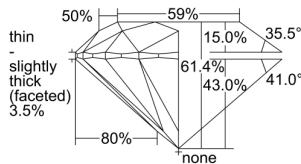

GIA®

FACSIMILE

GIA REPORT

1497910422

Verify this report at GIA.edu

GIA NATURAL DIAMOND DOSSIER®

July 18, 2024
GIA Report Number **1497910422**
Shape and Cutting Style ..... **Round Brilliant**
Measurements ..... **4.28 - 4.32 x 2.64 mm**

GRADING RESULTS

Carat Weight ..... **0.30 carat**
Color Grade ..... **H**
Clarity Grade **VS1**
Cut Grade ..... **Excellent**

ADDITIONAL GRADING INFORMATION

Polish ..... **Excellent**
Symmetry ..... **Very Good**
Fluorescence ..... **None**
Clarity Characteristics..... **Feather, Cloud, Pinpoint**
Inscription(s): GIA 1497910422

PROPORTIONS

Profile to actual proportions

GRADING SCALES

GIA COLOR SCALE

COLORLESS	D
	E
	F
	G
	H
	I
	J
NEAR COLORLESS	K
	L
	M
	N
	O
	P
	Q
	R
	S
	T
	U
	V
	W
	X
	Y
LIGHT	Z

GIA CLARITY SCALE

FLAWLESS	VERY VERY SLIGHTLY INCLUDED	VVS₁	
			VVS₂
INTERNALLY FLAWLESS	VERY SLIGHTLY INCLUDED	VS₁	
		VS₂	
SLIGHTLY INCLUDED	SLIGHTLY INCLUDED	SI₁	
		SI₂	
INCLUDED	INCLUDED	I₁	
		I₂	
		I₃	

GIA CUT SCALE

EXCELLENT
VERY GOOD
GOOD
FAIR
POOR