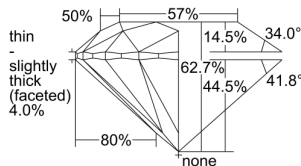

GIA®

FACSIMILE

GIA REPORT

1497915766

Verify this report at GIA.edu

GIA NATURAL DIAMOND DOSSIER®

July 15, 2024
GIA Report Number 1497915766
Shape and Cutting Style ..... Round Brilliant
Measurements ..... 4.86 - 4.88 x 3.05 mm

GRADING RESULTS

Carat Weight ..... 0.44 carat
Color Grade ..... J
Clarity Grade VS2
Cut Grade ..... Excellent

ADDITIONAL GRADING INFORMATION

Polish ..... Excellent
Symmetry ..... Excellent
Fluorescence ..... None
Clarity Characteristics ..... Cloud
Inscription(s): GIA 1497915766

PROPORTIONS

Profile to actual proportions