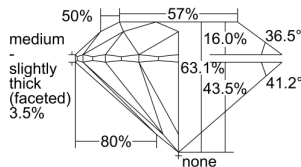

GIA®

FACSIMILE

GIA REPORT 1497931632

Verify this report at GIA.edu

GIA NATURAL DIAMOND DOSSIER®

July 16, 2024
GIA Report Number 1497931632
Shape and Cutting Style ..... Round Brilliant
Measurements ..... 6.23 - 6.28 x 3.95 mm

GRADING RESULTS

Carat Weight ..... 0.96 carat
Color Grade ..... G
Clarity Grade S11
Cut Grade ..... Excellent

ADDITIONAL GRADING INFORMATION

Polish ..... Excellent
Symmetry ..... Excellent
Fluorescence ..... None
Clarity Characteristics..... Cloud, Feather, Crystal
Inscription(s): GIA 1497931632

PROPORTIONS

Profile to actual proportions

GRADING SCALES

GIA COLOR SCALE	GIA CLARITY SCALE	GIA CUT SCALE
D	FLAWLESS	EXCELLENT
E	INTERNALLY FLAWLESS	
F	VVS₁	VERY GOOD
G		
H	VVS₂	GOOD
I	VS₁	
J	VS₂	FAIR
K	SI₁	
L	SI₂	POOR
M	I₁	
N	I₂	
O	I₃	
P		
Q		
R		
S		
T		
U		
V		
W		
X		
Y		
Z