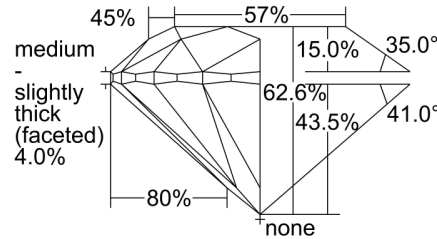

Verify this report at GIA.edu

This is a digital representation of the original GIA Report. This representation might not be accepted in lieu of the original GIA Report in certain circumstances. The original GIA Report includes certain security features which are not reproducible on this facsimile.

GIA NATURAL DIAMOND GRADING REPORT

July 18, 2024
GIA Report Number 1497940390
Shape and Cutting Style ..... Round Brilliant
Measurements ..... 7.28 - 7.32 x 4.56 mm

GRADING RESULTS

Carat Weight ..... 1.50 carat
Color Grade L
Clarity Grade VS2
Cut Grade ..... Excellent

ADDITIONAL GRADING INFORMATION

Polish ..... Excellent
Symmetry ..... Excellent
Fluorescence ..... None
Inscription(s): GIA 1497940390

Comments: Additional clouds are not shown. Pinpoints are not shown.

PROPORTIONS

Profile to actual proportions