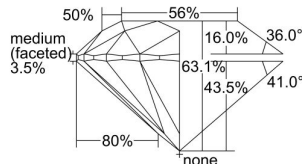

GIA®

FACSIMILE

GIA REPORT

1497946863

Verify this report at GIA.edu

GIA NATURAL DIAMOND DOSSIER®

July 18, 2024

GIA Report Number 1497946863

Shape and Cutting Style ..... Round Brilliant

Measurements ..... 4.97 - 5.00 x 3.14 mm

GRADING RESULTS

Carat Weight ..... 0.48 carat

Color Grade ..... F

Clarity Grade S11

Cut Grade ..... Excellent

ADDITIONAL GRADING INFORMATION

Polish ..... Excellent

Symmetry ..... Excellent

Fluorescence ..... None

Clarity Characteristics ..... Cloud, Feather

Inscription(s): GIA 1497946863

PROPORTIONS

Profile to actual proportions

GRADING SCALES

GIA COLOR SCALE

COLORED	D
	E
	F
	G
	H
	I
	J
NEAR COLORLESS	K
	L
	M
	N
	O
	P
	Q
	R
	S
	T
	U
	V
	W
	X
	Y
	Z

GIA CLARITY SCALE

GIA CUT SCALE

EXCELLENT
VERY GOOD
GOOD
FAIR
POOR