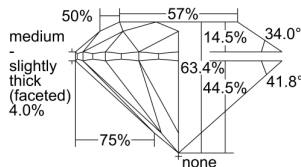

GIA®

FACSIMILE

GIA REPORT 1497958601

Verify this report at GIA.edu

GIA NATURAL DIAMOND DOSSIER®

July 18, 2024
GIA Report Number **1497958601**
Shape and Cutting Style ..... **Round Brilliant**
Measurements ..... **5.37 - 5.41 x 3.42 mm**

GRADING RESULTS

Carat Weight ..... **0.61 carat**
Color Grade ..... **F**
Clarity Grade **SI2**
Cut Grade ..... **Excellent**

ADDITIONAL GRADING INFORMATION

Polish ..... **Excellent**
Symmetry ..... **Excellent**
Fluorescence ..... **None**
Clarity Characteristics ..... **Crystal, Cloud**
Inscription(s): **GIA 1497958601**

PROPORTIONS

Profile to actual proportions

GRADING SCALES

GIA COLOR SCALE	GIA CLARITY SCALE	GIA CUT SCALE	
D	FLAWLESS	EXCELLENT	
E	INTERNALLY FLAWLESS		
F		VVS₁	VERY GOOD
G	VVS₂		
H	VS₁	GOOD	
I	VS₂		
J	SI₁	FAIR	
K	SI₂		
L	I₁	POOR	
M	I₂		
N	I₃		
O			
P			
Q			
R			
S			
T			
U			
V			
W			
X			
Y			
Z