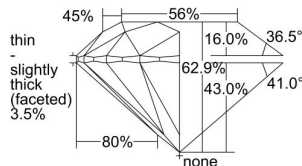

GIA®

FACSIMILE

GIA REPORT 1497961576

Verify this report at GIA.edu

GIA NATURAL DIAMOND DOSSIER®

July 19, 2024
GIA Report Number **1497961576**
Shape and Cutting Style ..... **Round Brilliant**
Measurements ..... **4.40 - 4.43 x 2.78 mm**

GRADING RESULTS

Carat Weight ..... **0.33 carat**
Color Grade ..... **H**
Clarity Grade **VS1**
Cut Grade ..... **Excellent**

ADDITIONAL GRADING INFORMATION

Polish ..... **Excellent**
Symmetry ..... **Excellent**
Fluorescence ..... **None**
Clarity Characteristics..... **Cloud, Feather, Needle**
Inscription(s): **GIA 1497961576**

PROPORTIONS

Profile to actual proportions