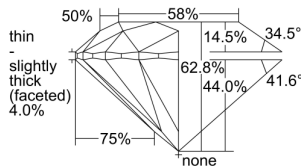

GIA®

FACSIMILE

GIA REPORT 1497965251

Verify this report at GIA.edu

GIA NATURAL DIAMOND DOSSIER®

July 22, 2024
GIA Report Number 1497965251
Shape and Cutting Style ..... Round Brilliant
Measurements ..... 4.71 - 4.74 x 2.97 mm

GRADING RESULTS

Carat Weight ..... 0.41 carat
Color Grade ..... H
Clarity Grade VS1
Cut Grade ..... Excellent

ADDITIONAL GRADING INFORMATION

Polish ..... Excellent
Symmetry ..... Excellent
Fluorescence ..... Faint
Clarity Characteristics ..... Crystal
Inscription(s): GIA 1497965251

PROPORTIONS

Profile to actual proportions