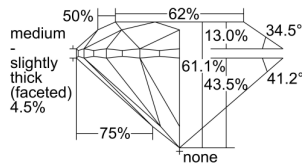

GIA®

FACSIMILE

GIA REPORT 1497966083

Verify this report at GIA.edu

GIA NATURAL DIAMOND DOSSIER®

July 22, 2024
GIA Report Number 1497966083
Shape and Cutting Style ..... Round Brilliant
Measurements ..... 4.25 - 4.29 x 2.61 mm

GRADING RESULTS

Carat Weight ..... 0.30 carat
Color Grade ..... D
Clarity Grade VS1
Cut Grade ..... Very Good

ADDITIONAL GRADING INFORMATION

Polish ..... Good
Symmetry ..... Very Good
Fluorescence ..... Medium Blue
Clarity Characteristics..Crystal, Pinpoint, Cloud, Indented Natural
Inscription(s): GIA 1497966083

PROPORTIONS

Profile to actual proportions

GRADING SCALES

GIA COLOR SCALE	GIA CLARITY SCALE	GIA CUT SCALE	
D	FLAWLESS	EXCELLENT	
E	INTERNALLY FLAWLESS		
F		VVS₁	VERY GOOD
G	VVS₂		
H	VS₁	GOOD	
I	VS₂		
J	SI₁	FAIR	
K	SI₂		
L	I₁	POOR	
M			
N			
O	I₂		
P			
Q	I₃		
R			
S			
T			
U			
V			
W			
X			
Y			
Z