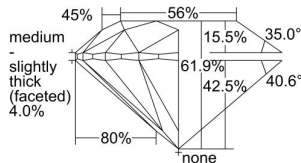

GIA®

FACSIMILE

GIA REPORT 1497980621

Verify this report at GIA.edu

GIA NATURAL DIAMOND DOSSIER®

July 26, 2024
GIA Report Number 1497980621
Shape and Cutting Style ..... Round Brilliant
Measurements ..... 4.28 - 4.30 x 2.66 mm

GRADING RESULTS

Carat Weight ..... 0.30 carat
Color Grade ..... G
Clarity Grade VS1
Cut Grade ..... Excellent

ADDITIONAL GRADING INFORMATION

Polish ..... Excellent
Symmetry ..... Excellent
Fluorescence ..... Strong Blue
Clarity Characteristics ..... Cloud, Crystal
Inscription(s): GIA 1497980621

PROPORTIONS

Profile to actual proportions

GRADING SCALES

GIA COLOR SCALE	GIA CLARITY SCALE	GIA CUT SCALE	
D	FLAWLESS	EXCELLENT	
E	INTERNALLY FLAWLESS		
F		VVS₁	VERY GOOD
G	VVS₂		
H	VS₁	GOOD	
I	VS₂		
J	SI₁	FAIR	
K	SI₂		
L	I₁	POOR	
M	I₂		
N	I₃		
O			
P			
Q			
R			
S			
T			
U			
V			
W			
X			
Y			
Z