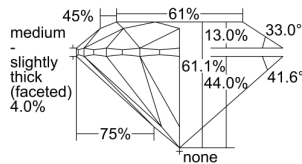

GIA®

FACSIMILE

GIA REPORT 1497981358

Verify this report at GIA.edu

GIA NATURAL DIAMOND DOSSIER®

July 26, 2024
GIA Report Number 1497981358
Shape and Cutting Style ..... Round Brilliant
Measurements ..... 4.37 - 4.40 x 2.68 mm

GRADING RESULTS

Carat Weight ..... 0.31 carat
Color Grade ..... G
Clarity Grade VVS1
Cut Grade ..... Excellent

ADDITIONAL GRADING INFORMATION

Polish ..... Excellent
Symmetry ..... Excellent
Fluorescence ..... None
Clarity Characteristics..... Pinpoint, Feather, Surface Graining
Inscription(s): GIA 1497981358

PROPORTIONS

Profile to actual proportions

GRADING SCALES

GIA COLOR SCALE	GIA CLARITY SCALE	GIA CUT SCALE	
D	FLAWLESS	EXCELLENT	
E	INTERNALLY FLAWLESS		
F		VVS₁	VERY GOOD
G	VVS₂		
H	VS₁	GOOD	
I	VS₂		
J	SI₁	FAIR	
K	SI₂		
L	I₁	POOR	
M	I₂		
N	I₃		
O			
P			
Q			
R			
S			
T			
U			
V			
W			
X			
Y			
Z