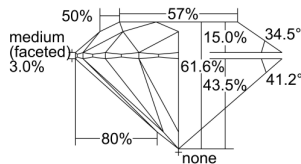

GIA®

FACSIMILE

GIA REPORT 1497988906

Verify this report at GIA.edu

GIA NATURAL DIAMOND DOSSIER®

July 24, 2024
GIA Report Number **1497988906**
Shape and Cutting Style ..... **Round Brilliant**
Measurements ..... **3.75 - 3.78 x 2.32 mm**

GRADING RESULTS

Carat Weight ..... **0.20 carat**
Color Grade ..... **E**
Clarity Grade **VS1**
Cut Grade ..... **Excellent**

ADDITIONAL GRADING INFORMATION

Polish ..... **Excellent**
Symmetry ..... **Excellent**
Fluorescence ..... **None**
Clarity Characteristics..... **Feather, Pinpoint**
Inscription(s): **GIA 1497988906**

PROPORTIONS

Profile to actual proportions

GRADING SCALES

GIA COLOR SCALE	GIA CLARITY SCALE	GIA CUT SCALE	
D	FLAWLESS	EXCELLENT	
E	INTERNALLY FLAWLESS		
F		VVS₁	VERY GOOD
G	VVS₂		
H	VS₁	GOOD	
I	VS₂		
J	SI₁	FAIR	
K	SI₂		
L	I₁	POOR	
M	I₂		
N	I₃		
O			
P			
Q			
R			
S			
T			
U			
V			
W			
X			
Y			
Z