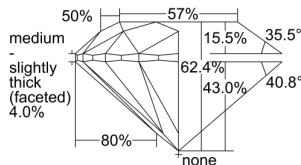

GIA®

FACSIMILE

GIA REPORT 1497997049

Verify this report at GIA.edu

GIA NATURAL DIAMOND DOSSIER®

July 24, 2024
GIA Report Number 1497997049
Shape and Cutting Style ..... Round Brilliant
Measurements ..... 4.57 - 4.59 x 2.86 mm

GRADING RESULTS

Carat Weight ..... 0.37 carat
Color Grade ..... D
Clarity Grade S11
Cut Grade ..... Excellent

ADDITIONAL GRADING INFORMATION

Polish ..... Excellent
Symmetry ..... Excellent
Fluorescence ..... Faint
Clarity Characteristics ..... Crystal
Inscription(s): GIA 1497997049

PROPORTIONS

Profile to actual proportions

GRADING SCALES

GIA COLOR SCALE	GIA CLARITY SCALE	GIA CUT SCALE	
D	FLAWLESS	EXCELLENT	
E	INTERNALLY FLAWLESS		
F		VVS₁	VERY GOOD
G	VVS₂		
H	VS₁	GOOD	
I	VS₂		
J	S1₁	FAIR	
K	S1₂		
L	I₁	POOR	
M	I₂		
N	I₃		
O			
P			
Q			
R			
S			
T			
U			
V			
W			
X			
Y			
Z