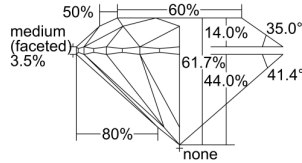

GIA®

FACSIMILE

GIA REPORT 1497997925

Verify this report at GIA.edu

GIA NATURAL DIAMOND DOSSIER®

July 23, 2024
GIA Report Number **1497997925**
Shape and Cutting Style ..... **Round Brilliant**
Measurements ..... **4.50 - 4.51 x 2.78 mm**

GRADING RESULTS

Carat Weight ..... **0.34 carat**
Color Grade ..... **G**
Clarity Grade **VVS1**
Cut Grade ..... **Excellent**

ADDITIONAL GRADING INFORMATION

Polish ..... **Excellent**
Symmetry ..... **Excellent**
Fluorescence ..... **None**
Clarity Characteristics..... **Pinpoint, Cloud, Surface Graining**
Inscription(s): **GIA 1497997925**

PROPORTIONS

Profile to actual proportions