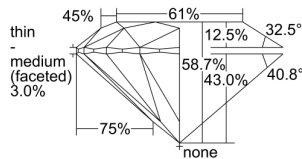

GIA®

FACSIMILE

GIA REPORT 1497998569

Verify this report at GIA.edu

GIA NATURAL DIAMOND DOSSIER®

July 23, 2024
GIA Report Number 1497998569
Shape and Cutting Style ..... Round Brilliant
Measurements ..... 4.82 - 4.83 x 2.84 mm

GRADING RESULTS

Carat Weight ..... 0.40 carat
Color Grade ..... G
Clarity Grade VVS1
Cut Grade ..... Excellent

ADDITIONAL GRADING INFORMATION

Polish ..... Excellent
Symmetry ..... Excellent
Fluorescence ..... None
Clarity Characteristics..... Pinpoint, Cloud, Feather
Inscription(s): GIA 1497998569

PROPORTIONS

Profile to actual proportions

GRADING SCALES

GIA COLOR SCALE	GIA CLARITY SCALE	GIA CUT SCALE	
D	FLAWLESS	EXCELLENT	
E	INTERNALLY FLAWLESS		
F		VVS₁	VERY GOOD
G	VVS₂		
H	VS₁	GOOD	
I	VS₂		
J	SI₁	FAIR	
K	SI₂		
L	I₁	POOR	
M	I₂		
N	I₃		
O			
P			
Q			
R			
S			
T			
U			
V			
W			
X			
Y			
Z