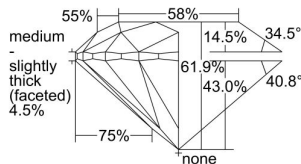

GIA®

FACSIMILE

GIA REPORT 1498020584

Verify this report at GIA.edu

GIA NATURAL DIAMOND DOSSIER®

June 07, 2024
GIA Report Number 1498020584
Shape and Cutting Style ..... Round Brilliant
Measurements ..... 5.67 - 5.70 x 3.52 mm

GRADING RESULTS

Carat Weight ..... 0.71 carat
Color Grade ..... F
Clarity Grade VVS1
Cut Grade ..... Excellent

ADDITIONAL GRADING INFORMATION

Polish ..... Excellent
Symmetry ..... Excellent
Fluorescence ..... None
Clarity Characteristics ..... Pinpoint, Feather
Inscription(s): GIA 1498020584

PROPORTIONS

Profile to actual proportions

GRADING SCALES

GIA COLOR SCALE	GIA CLARITY SCALE	GIA CUT SCALE	
D	FLAWLESS	EXCELLENT	
E	INTERNALLY FLAWLESS		
F		VVS₁	VERY GOOD
G	VVS₂		
H	VS₁	GOOD	
I	VS₂		
J	SI₁	FAIR	
K	SI₂		
L	I₁	POOR	
M			
N	I₂		
O			
P	I₃		
Q			
R			
S			
T			
U			
V			
W			
X			
Y			
Z