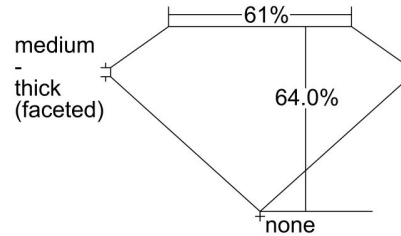

GIA NATURAL DIAMOND GRADING REPORT

April 11, 2024  
 GIA Report Number ..... 1498028580  
 Shape and Cutting Style ..... Marquise Brilliant  
 Measurements ..... 10.51 x 5.69 x 3.64 mm

GRADING RESULTS

Carat Weight ..... 1.29 carat  
 Color Grade ..... L  
 Clarity Grade ..... VS2

ADDITIONAL GRADING INFORMATION

Polish ..... Excellent  
 Symmetry ..... Very Good  
 Fluorescence ..... None  
 Inscription(s): GIA 1498028580  
**Comments:** Surface graining is not shown.

PROPORTIONS

Profile not to actual proportions

CLARITY CHARACTERISTICS

KEY TO SYMBOLS\*

- Crystal      △ Natural
- ~ Feather
- ◐ Cavity
- Pinpoint

GRADING SCALES

GIA COLOR SCALE		GIA CLARITY SCALE	
COLOURLESS	D	VERY VERY SLIGHTLY INCLUDED	FLAWLESS
	E		INTERNALLY FLAWLESS
	F		VVS <sub>1</sub>
NEAR COLOURLESS	G	VERY SLIGHTLY INCLUDED	VVS <sub>2</sub>
	H		VS <sub>1</sub>
	I		VS <sub>2</sub>
FANT	J	SLIGHTLY INCLUDED	SI <sub>1</sub>
	K		SI <sub>2</sub>
	L		I <sub>1</sub>
VERY LIGHT	M	INCLUDED	I <sub>2</sub>
	N		I <sub>3</sub>
	O		
LIGHT	P		
	Q		
	R		
	S		
	T		
	U		
	V		
W			
X			
Y			
Z			