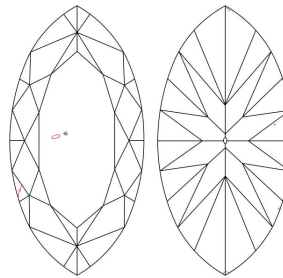

GIA NATURAL DIAMOND GRADING REPORT

April 11, 2024  
 GIA Report Number ..... 1498028580  
 Shape and Cutting Style ..... Marquise Brilliant  
 Measurements ..... 10.51 x 5.69 x 3.64 mm

GRADING RESULTS

Carat Weight ..... 1.29 carat  
 Color Grade ..... L  
 Clarity Grade ..... VS2

ADDITIONAL GRADING INFORMATION

Polish ..... Excellent  
 Symmetry ..... Very Good  
 Fluorescence ..... None  
 Inscription(s): GIA 1498028580  
**Comments:** Surface graining is not shown.

PROPORTIONS

Profile not to actual proportions

CLARITY CHARACTERISTICS

KEY TO SYMBOLS\*

- Crystal      △ Natural
- ~ Feather
- ◐ Cavity
- Pinpoint

GRADING SCALES

GIA COLOR SCALE		GIA CLARITY SCALE	
COLOURLESS	D	VERY VERY SLIGHTLY INCLUDED	FLAWLESS
	E		INTERNALLY FLAWLESS
	F		VVS <sub>1</sub>
NEAR COLOURLESS	G	VERY SLIGHTLY INCLUDED	VVS <sub>2</sub>
	H		VS <sub>1</sub>
	I		VS <sub>2</sub>
FANT	J	SLIGHTLY INCLUDED	SI <sub>1</sub>
	K		SI <sub>2</sub>
	L		I <sub>1</sub>
VERY LIGHT	M	INCLUDED	I <sub>2</sub>
	N		I <sub>3</sub>
	O		
LIGHT	P		
	Q		
	R		
	S		
	T		
	U		
	V		
W			
X			
Y			
Z			

 THE SECURITY FEATURES IN THIS DOCUMENT, INCLUDING THE HOLOGRAM, SECURITY SCREEN AND MICROPRINT LINES, IN ADDITION TO THOSE NOT LISTED, EXCEED DOCUMENT SECURITY INDUSTRY GUIDELINES.

\* Red symbols denote internal characteristics (inclusions). Green or black symbols denote external characteristics (blemishes). Diagram is an approximate representation of the diamond, and symbols shown indicate type, position, and approximate size of clarity characteristics. All clarity characteristics may not be shown. Details of finish are not shown.