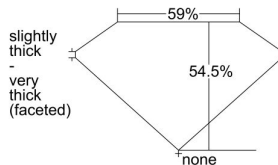

GIA®

FACSIMILE

GIA REPORT 1498031103

Verify this report at GIA.edu

GIA NATURAL DIAMOND DOSSIER®

April 10, 2024
GIA Report Number 1498031103
Shape and Cutting Style ..... Heart Brilliant
Measurements ..... 4.83 x 5.35 x 2.91 mm

GRADING RESULTS

Carat Weight ..... 0.45 carat
Color Grade ..... F
Clarity Grade VS2

ADDITIONAL GRADING INFORMATION

Polish ..... Excellent
Symmetry ..... Excellent
Fluorescence ..... Faint
Clarity Characteristics ..... Crystal, Feather
Inscription(s): GIA 1498031103

PROPORTIONS

Profile not to actual proportions

GRADING SCALES

GIA COLOR SCALE		GIA CLARITY SCALE		
COLORLESS	D	VERY VERY SLIGHTLY INCLUDED	FLAWLESS	
	E		INTERNALLY FLAWLESS	
	F		VVS₁	
	G		VVS₂	
	NEAR COLORLESS	H	VERY SLIGHTLY INCLUDED	VS₁
		I		VS₂
		J	SLIGHTLY INCLUDED	SI₁
		K		SI₂
	L	I₁		
	FAINT	M	INCLUDED	I₂
N		I₃		
O				
P				
Q				
R				
VERY LIGHT	S			
	T			
	U			
	V			
	W			
	X			
LIGHT	Y			
	Z