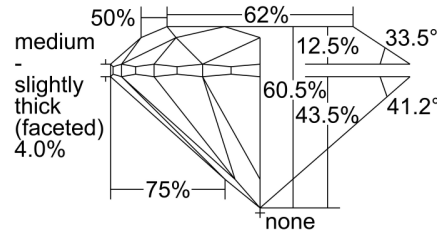

GIA NATURAL DIAMOND GRADING REPORT

April 10, 2024
 GIA Report Number 1498042813
 Shape and Cutting Style Round Brilliant
 Measurements 9.20 - 9.31 x 5.60 mm

GRADING RESULTS

Carat Weight 3.00 carat
 Color Grade I
 Clarity Grade VS2
 Cut Grade Excellent

ADDITIONAL GRADING INFORMATION

Polish Excellent
 Symmetry Very Good
 Fluorescence Medium Blue
 Inscription(s): GIA 1498042813

PROPORTIONS

Profile to actual proportions

CLARITY CHARACTERISTICS

KEY TO SYMBOLS*

- ~ Feather
- o Crystal
- ^ Natural

* Red symbols denote internal characteristics (inclusions). Green or black symbols denote external characteristics (blemishes). Diagram is an approximate representation of the diamond, and symbols shown indicate type, position, and approximate size of clarity characteristics. All clarity characteristics may not be shown. Details of finish are not shown.