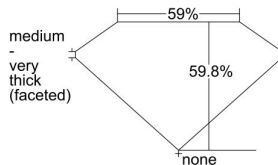

GIA®

FACSIMILE

GIA REPORT 1498052499

Verify this report at GIA.edu

GIA NATURAL DIAMOND DOSSIER®

April 11, 2024
GIA Report Number 1498052499
Shape and Cutting Style ..... Heart Brilliant
Measurements ..... 5.94 x 6.55 x 3.91 mm

GRADING RESULTS

Carat Weight ..... 0.85 carat
Color Grade ..... J
Clarity Grade SI1

ADDITIONAL GRADING INFORMATION

Polish ..... Excellent
Symmetry ..... Excellent
Fluorescence ..... None
Clarity Characteristics ..... Twinning Wisp
Inscription(s): GIA 1498052499

PROPORTIONS

Profile not to actual proportions

GRADING SCALES

GIA COLOR SCALE		GIA CLARITY SCALE			
COLORLESS	D	VERY VERY SLIGHTLY INCLUDED	FLAWLESS		
	E		INTERNALLY FLAWLESS		
	F	VERY SLIGHTLY INCLUDED	VVS₁		
	G		VVS₂		
	H		VS₁		
	NEAR COLORLESS	I	SLIGHTLY INCLUDED	VS₂	
		J		SI₁	
		FAINT	K	INCLUDED	SI₂
			L		I₁
			M		I₂
VERT LIGHT	N	LIGHT	I₃		
	O				
	P				
	Q				
	R