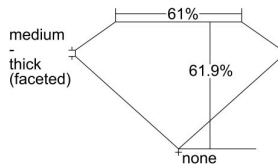

GIA®

FACSIMILE

GIA REPORT 1498056825

Verify this report at GIA.edu

GIA NATURAL DIAMOND DOSSIER®

April 12, 2024
GIA Report Number 1498056825
Shape and Cutting Style ..... Heart Brilliant
Measurements ..... 5.33 x 6.17 x 3.82 mm

GRADING RESULTS

Carat Weight ..... 0.72 carat
Color Grade ..... E
Clarity Grade VVS1

ADDITIONAL GRADING INFORMATION

Polish ..... Excellent
Symmetry ..... Excellent
Fluorescence ..... Faint
Clarity Characteristics ..... Pinpoint, Feather
Inscription(s): GIA 1498056825

PROPORTIONS

Profile not to actual proportions

GRADING SCALES

GIA COLOR SCALE		GIA CLARITY SCALE	
COLORLESS	D	VERY VERY SLIGHTLY INCLUDED	FLAWLESS
	E		INTERNALLY FLAWLESS
	F		VVS₁
	G		VVS₂
	H		VS₁
	I		VS₂
	J		SI₁
	K		SI₂
	L		I₁
	M		I₂
NEAR COLORLESS	N	SLIGHTLY INCLUDED	I₃
	O		
	P		
	Q		
FAINT	R		
	S		
	T		
	U		
VERY LIGHT	V		
	W		
	X		
	Y		
LIGHT	Z