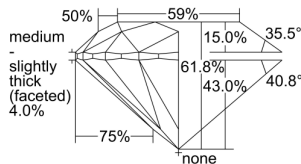

GIA®

FACSIMILE

GIA REPORT 1498057947

Verify this report at GIA.edu

GIA NATURAL DIAMOND DOSSIER®

April 11, 2024
GIA Report Number 1498057947
Shape and Cutting Style ..... Round Brilliant
Measurements ..... 4.73 - 4.75 x 2.93 mm

GRADING RESULTS

Carat Weight ..... 0.41 carat
Color Grade I
Clarity Grade VS2
Cut Grade ..... Excellent

ADDITIONAL GRADING INFORMATION

Polish ..... Excellent
Symmetry ..... Excellent
Fluorescence ..... None
Clarity Characteristics ..... Cloud, Feather
Inscription(s): GIA 1498057947

PROPORTIONS

Profile to actual proportions

GRADING SCALES

GIA COLOR SCALE	GIA CLARITY SCALE	GIA CUT SCALE	
D	FLAWLESS	EXCELLENT	
E	INTERNALLY FLAWLESS		
F		VVS₁	VERY GOOD
G	VVS₂		
H	VS₁	GOOD	
I	VS₂		
J	SI₁	FAIR	
K	SI₂		
L	I₁	POOR	
M	I₂		
N	I₃		
O			
P			
Q			
R			
S			
T			
U			
V			
W			
X			
Y			
Z