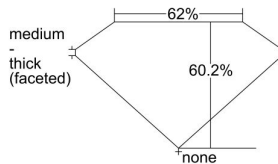

GIA®

FACSIMILE

GIA REPORT 1498081472

Verify this report at GIA.edu

GIA NATURAL DIAMOND DOSSIER®

May 13, 2024
GIA Report Number 1498081472
Shape and Cutting Style ..... Heart Brilliant
Measurements ..... 4.03 x 4.59 x 2.76 mm

GRADING RESULTS

Carat Weight ..... 0.30 carat
Color Grade ..... D
Clarity Grade SI1

ADDITIONAL GRADING INFORMATION

Polish ..... Excellent
Symmetry ..... Very Good
Fluorescence ..... None
Clarity Characteristics ..... Crystal, Feather
Inscription(s): GIA 1498081472

PROPORTIONS

Profile not to actual proportions

GRADING SCALES

GIA COLOR SCALE		GIA CLARITY SCALE	
COLORLESS	D	VERY VERY SLIGHTLY SLIGHTLY INCLUDED	FLAWLESS
	E		INTERNALLY FLAWLESS
	F		VVS₁
	G		VVS₂
	H		VS₁
	I		VS₂
	J		SI₁
	K		SI₂
	L		I₁
	M		I₂
NEAR COLORLESS	N	SLIGHTLY INCLUDED	I₃
	O		
	P		
	Q		
FAINT	R		
	S		
	T		
	U		
VERT LIGHT	V		
	W		
	X		
	Y		
LIGHT	Z