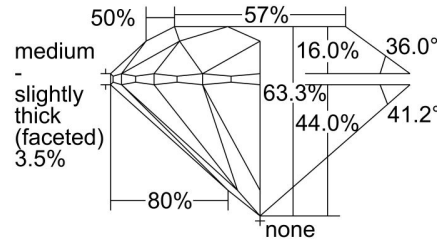

GIA REPORT
1498093825

Verify this report at GIA.edu

FACSIMILE

This is a digital representation of the original GIA Report. This representation might not be accepted in lieu of the original GIA Report in certain circumstances. The original GIA Report includes certain security features which are not reproducible on this facsimile.

GIA NATURAL DIAMOND GRADING REPORT

April 19, 2024
GIA Report Number 1498093825
Shape and Cutting Style ..... Round Brilliant
Measurements ..... 6.35 - 6.40 x 4.03 mm

GRADING RESULTS

Carat Weight ..... 1.01 carat
Color Grade ..... G
Clarity Grade ..... Internally Flawless
Cut Grade ..... Excellent

ADDITIONAL GRADING INFORMATION

Polish ..... Excellent
Symmetry ..... Excellent
Fluorescence ..... None
Inscription(s): GIA 1498093825
Comments: Minor details of polish are not shown.

PROPORTIONS

Profile to actual proportions