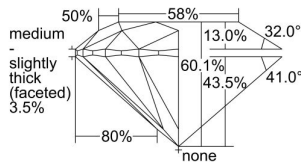

GIA®

FACSIMILE

GIA REPORT 1498111659

Verify this report at GIA.edu

GIA NATURAL DIAMOND DOSSIER®

April 17, 2024
GIA Report Number 1498111659
Shape and Cutting Style ..... Round Brilliant
Measurements ..... 4.40 - 4.41 x 2.65 mm

GRADING RESULTS

Carat Weight ..... 0.31 carat
Color Grade ..... E
Clarity Grade S11
Cut Grade ..... Excellent

ADDITIONAL GRADING INFORMATION

Polish ..... Excellent
Symmetry ..... Excellent
Fluorescence ..... None
Clarity Characteristics..... Cloud, Crystal, Feather
Inscription(s): GIA 1498111659

PROPORTIONS

GRADING SCALES

GIA COLOR SCALE	GIA CLARITY SCALE	GIA CUT SCALE	
D	FLAWLESS	EXCELLENT	
E	INTERNALLY FLAWLESS		
F		VVS₁	VERY GOOD
G	VVS₂		
H	VS₁	GOOD	
I	VS₂		
J	S1₁	FAIR	
K	S1₂		
L	I₁	POOR	
M	I₂		
N	I₃		
O			
P			
Q			
R			
S			
T			
U			
V			
W			
X			
Y			
Z