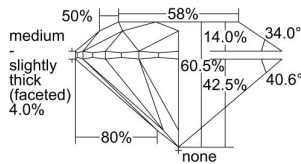

GIA®

FACSIMILE

GIA REPORT 1498112959

Verify this report at GIA.edu

GIA NATURAL DIAMOND DOSSIER®

April 17, 2024
GIA Report Number 1498112959
Shape and Cutting Style ..... Round Brilliant
Measurements ..... 4.48 - 4.51 x 2.72 mm

GRADING RESULTS

Carat Weight ..... 0.34 carat
Color Grade I
Clarity Grade VVS1
Cut Grade ..... Excellent

ADDITIONAL GRADING INFORMATION

Polish ..... Excellent
Symmetry ..... Excellent
Fluorescence ..... Strong Blue
Clarity Characteristics ..... Pinpoint
Inscription(s): GIA 1498112959

PROPORTIONS

Profile to actual proportions

GRADING SCALES

GIA COLOR SCALE	GIA CLARITY SCALE	GIA CUT SCALE	
D	FLAWLESS	EXCELLENT	
E	INTERNALLY FLAWLESS		
F		VVS₁	VERY GOOD
G	VVS₂		
H	VS₁	GOOD	
I	VS₂		
J	SI₁	FAIR	
K	SI₂		
L	I₁	POOR	
M	I₂		
N	I₃		
O			
P			
Q			
R			
S			
T			
U			
V			
W			
X			
Y			
Z