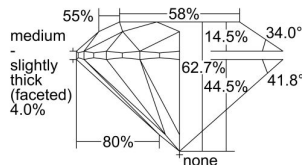

GIA®

FACSIMILE

GIA REPORT

1498116531

Verify this report at GIA.edu

GIA NATURAL DIAMOND DOSSIER®

April 24, 2024
GIA Report Number **1498116531**
Shape and Cutting Style ..... **Round Brilliant**
Measurements ..... **4.31 - 4.34 x 2.71 mm**

GRADING RESULTS

Carat Weight ..... **0.31 carat**
Color Grade ..... **I**
Clarity Grade **VS1**
Cut Grade ..... **Excellent**

ADDITIONAL GRADING INFORMATION

Polish ..... **Excellent**
Symmetry ..... **Excellent**
Fluorescence ..... **Medium Blue**
Clarity Characteristics ..... **Cloud**
Inscription(s): **GIA 1498116531**

PROPORTIONS

Profile to actual proportions

GRADING SCALES

GIA COLOR SCALE

COLORESS	D
	E
	F
	G
	H
	I
	J
NEAR COLORESS	K
	L
FAIN	M
	N
	O
	P
	Q
VERY LIGHT	R
	S
	T
	U
	V
	W
	X
	Y
LIGHT	Z

GIA CLARITY SCALE

FLAWLESS	VERY VERY SLIGHTLY INCLUDED	VS₁	VS₂	VS₁	VS₂	SI₁	SI₂	I₁	I₂	I₃		
											FLAWLESS	INTERNALLY FLAWLESS

GIA CUT SCALE

EXCELLENT
VERY GOOD
GOOD
FAIR
POOR