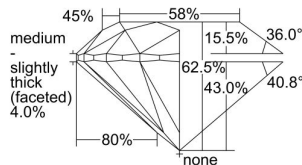

GIA®

FACSIMILE

GIA REPORT 1498124772

Verify this report at GIA.edu

GIA NATURAL DIAMOND DOSSIER®

April 18, 2024
GIA Report Number 1498124772
Shape and Cutting Style ..... Round Brilliant
Measurements ..... 4.29 - 4.31 x 2.69 mm

GRADING RESULTS

Carat Weight ..... 0.31 carat
Color Grade ..... D
Clarity Grade VVS1
Cut Grade ..... Excellent

ADDITIONAL GRADING INFORMATION

Polish ..... Excellent
Symmetry ..... Excellent
Fluorescence ..... Faint
Clarity Characteristics ..... Pinpoint
Inscription(s): GIA 1498124772

PROPORTIONS

Profile to actual proportions

GRADING SCALES

GIA COLOR SCALE	GIA CLARITY SCALE	GIA CUT SCALE	
D	FLAWLESS	EXCELLENT	
E	INTERNALLY FLAWLESS		
F		VVS₁	VERY GOOD
G	VVS₂		
H	VS₁	GOOD	
I	VS₂		
J	SI₁	FAIR	
K	SI₂		
L	I₁	POOR	
M	I₂		
N	I₃		
O			
P			
Q			
R			
S			
T			
U			
V			
W			
X			
Y			
Z