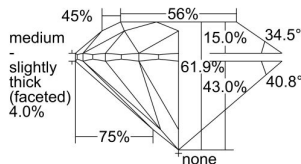

GIA®

FACSIMILE

GIA REPORT 1498129848

Verify this report at GIA.edu

GIA NATURAL DIAMOND DOSSIER®

April 19, 2024
GIA Report Number 1498129848
Shape and Cutting Style ..... Round Brilliant
Measurements ..... 5.69 - 5.71 x 3.53 mm

GRADING RESULTS

Carat Weight ..... 0.71 carat
Color Grade ..... H
Clarity Grade VVS2
Cut Grade ..... Excellent

ADDITIONAL GRADING INFORMATION

Polish ..... Excellent
Symmetry ..... Excellent
Fluorescence ..... None
Clarity Characteristics ..... Pinpoint
Inscription(s): GIA 1498129848

PROPORTIONS

Profile to actual proportions

GRADING SCALES

GIA COLOR SCALE	GIA CLARITY SCALE	GIA CUT SCALE	
D	FLAWLESS	EXCELLENT	
E	INTERNALLY FLAWLESS		
F		VVS₁	VERY GOOD
G	VVS₂		
H	VS₁	GOOD	
I	VS₂		
J	SI₁	FAIR	
K	SI₂		
L	I₁	POOR	
M	I₂		
N	I₃		
O			
P			
Q			
R			
S			
T			
U			
V			
W			
X			
Y			
Z