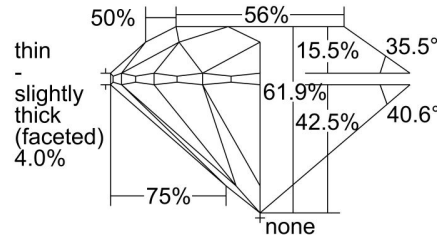

GIA NATURAL DIAMOND GRADING REPORT

April 22, 2024
GIA Report Number 1498141242
Shape and Cutting Style Round Brilliant
Measurements 6.59 - 6.64 x 4.10 mm

GRADING RESULTS

Carat Weight 1.11 carat
Color Grade J
Clarity Grade VVS1
Cut Grade Excellent

ADDITIONAL GRADING INFORMATION

Polish Excellent
Symmetry Excellent
Fluorescence None
Inscription(s): GIA 1498141242
Comments: Internal graining is not shown.

PROPORTIONS

Profile to actual proportions

CLARITY CHARACTERISTICS

KEY TO SYMBOLS*

- Cloud
- Feather

* Red symbols denote internal characteristics (inclusions). Green or black symbols denote external characteristics (blemishes). Diagram is an approximate representation of the diamond, and symbols shown indicate type, position, and approximate size of clarity characteristics. All clarity characteristics may not be shown. Details of finish are not shown.