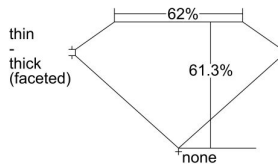

GIA®

FACSIMILE

GIA REPORT 1498142383

Verify this report at GIA.edu

GIA NATURAL DIAMOND DOSSIER®

April 22, 2024
GIA Report Number **1498142383**
Shape and Cutting Style ..... **Heart Brilliant**
Measurements ..... **4.84 x 5.69 x 3.49 mm**

GRADING RESULTS

Carat Weight ..... **0.54 carat**
Color Grade ..... **K**
Clarity Grade **VS1**

ADDITIONAL GRADING INFORMATION

Polish ..... **Excellent**
Symmetry ..... **Very Good**
Fluorescence ..... **None**
Clarity Characteristics..... **Crystal, Pinpoint**
Inscription(s): **GIA 1498142383**

PROPORTIONS

Profile not to actual proportions

GRADING SCALES

GIA COLOR SCALE		GIA CLARITY SCALE			
COLORLESS	D	VERY VERY SLIGHTLY INCLUDED	FLAWLESS		
	E		INTERNALLY FLAWLESS		
	F		VVS₁		
	NEAR COLORLESS	G	VVS₂		
		H	VERY SLIGHTLY INCLUDED	VS₁	
		I		VS₂	
		FAINT	J	SLIGHTLY INCLUDED	SI₁
	K		SI₂		
	L		INCLUDED		I₁
	M			I₂	
N	I₃				
VERT LIGHT	O				
	P				
	Q				
	R				
	S				
	T				
	LIGHT	U			
V					
W					
X					
Y					
Z