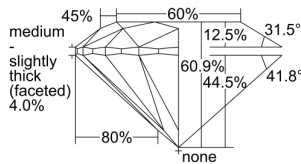

GIA®

FACSIMILE

GIA REPORT 1498142661

Verify this report at GIA.edu

GIA NATURAL DIAMOND DOSSIER®

April 22, 2024
GIA Report Number 1498142661
Shape and Cutting Style ..... Round Brilliant
Measurements ..... 4.63 - 4.65 x 2.83 mm

GRADING RESULTS

Carat Weight ..... 0.37 carat
Color Grade ..... E
Clarity Grade VS1
Cut Grade ..... Excellent

ADDITIONAL GRADING INFORMATION

Polish ..... Excellent
Symmetry ..... Excellent
Fluorescence ..... Faint
Clarity Characteristics..... Crystal, Cloud, Pinpoint
Inscription(s): GIA 1498142661

PROPORTIONS

Profile to actual proportions

GRADING SCALES

GIA COLOR SCALE	GIA CLARITY SCALE	GIA CUT SCALE
D	FLAWLESS	EXCELLENT
E	FLAWLESS	
F	INTERNALLY FLAWLESS	VERY GOOD
G	VVS₁	
H	VVS₂	GOOD
I	VS₁	
J	VS₂	FAIR
K	SI₁	
L	SI₂	POOR
M	I₁	
N	I₂	
O	I₃	
P		
Q		
R		
S		
T		
U		
V		
W		
X		
Y		
Z