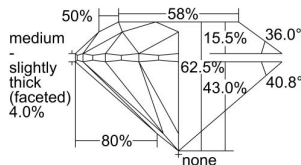

GIA®

FACSIMILE

GIA REPORT

1498144061

Verify this report at GIA.edu

GIA NATURAL DIAMOND DOSSIER®

April 22, 2024
GIA Report Number 1498144061
Shape and Cutting Style ..... Round Brilliant
Measurements ..... 5.63 - 5.67 x 3.53 mm

GRADING RESULTS

Carat Weight ..... 0.70 carat
Color Grade ..... L, Faint Brown
Clarity Grade VS1
Cut Grade ..... Excellent

ADDITIONAL GRADING INFORMATION

Polish ..... Excellent
Symmetry ..... Excellent
Fluorescence ..... Medium Blue
Clarity Characteristics ..... Feather, Pinpoint
Inscription(s): GIA 1498144061

PROPORTIONS

Profile to actual proportions

GRADING SCALES

GIA
COLOR
SCALE

COLORLESS	D
	E
	F
	G
	H
	I
	J
NEAR COLORLESS	K
	L
FAIN	M
	N
	O
	P
VERY LIGHT	Q
	R
	S
	T
	U
	V
LIGHT	W
	X
	Y
	Z

GIA
CLARITY
SCALE

VERY VERY SLIGHTLY INCLUDED	FLAWLESS
	INTERNALLY FLAWLESS
VERY SLIGHTLY INCLUDED	VVS₁
	VVS₂
SLIGHTLY INCLUDED	VS₁
	VS₂
INCLUDED	SI₁
	SI₂
	I₁
	I₂
	I₃

GIA
CUT
SCALE

EXCELLENT
VERY GOOD
GOOD
FAIR
POOR